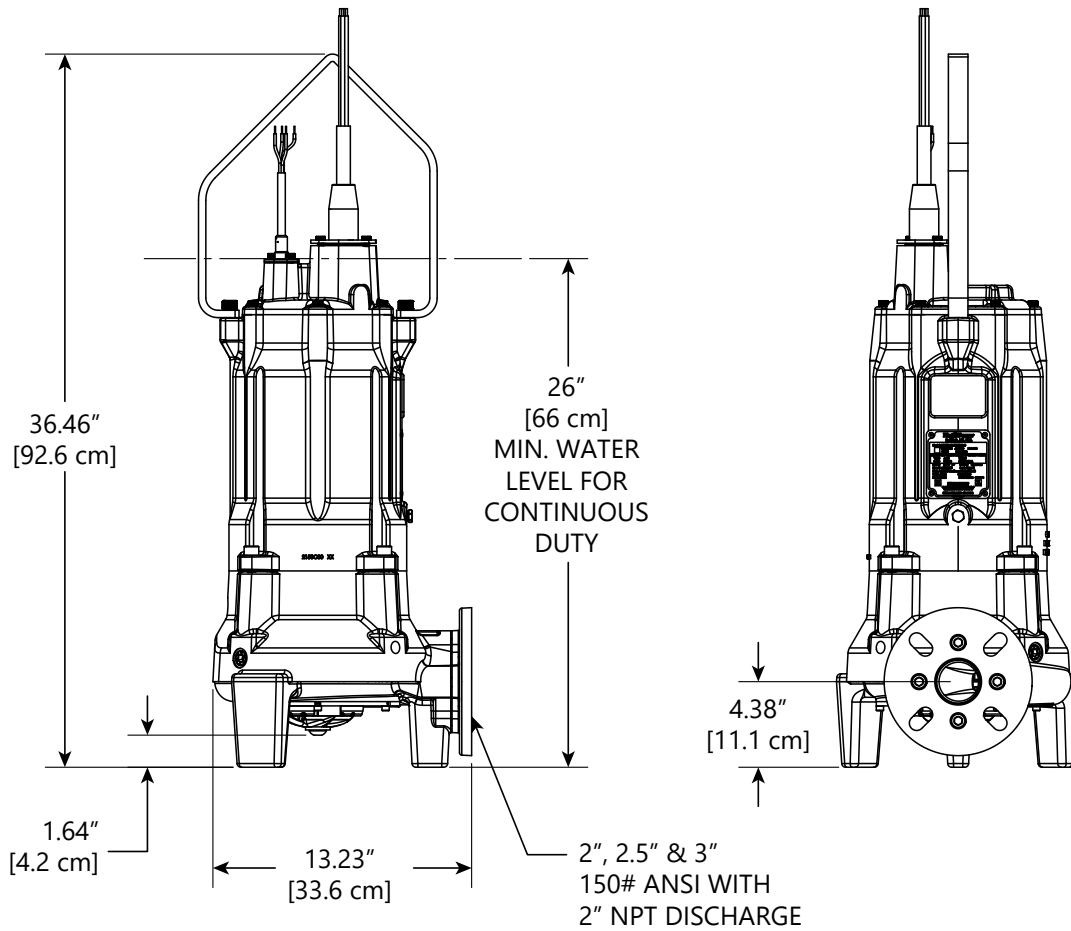

Horizontal Discharge

OPTIONAL DISCHARGE
KIT AVAILABLE FOR 4"
ANSI DISCHARGE
KIT #K002016

Vertical Discharge

Specifications are subject to change without notice.