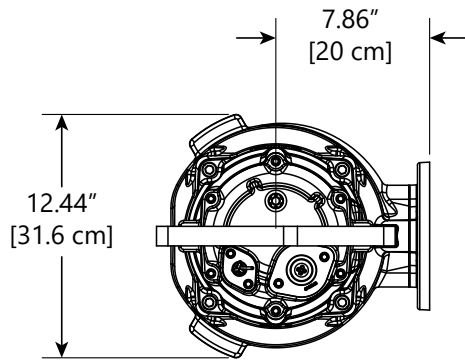

Horizontal Discharge

OPTIONAL DISCHARGE
KIT AVAILABLE FOR 4"
ANSI DISCHARGE
KIT #K002016

Vertical Discharge

Specifications are subject to change without notice.