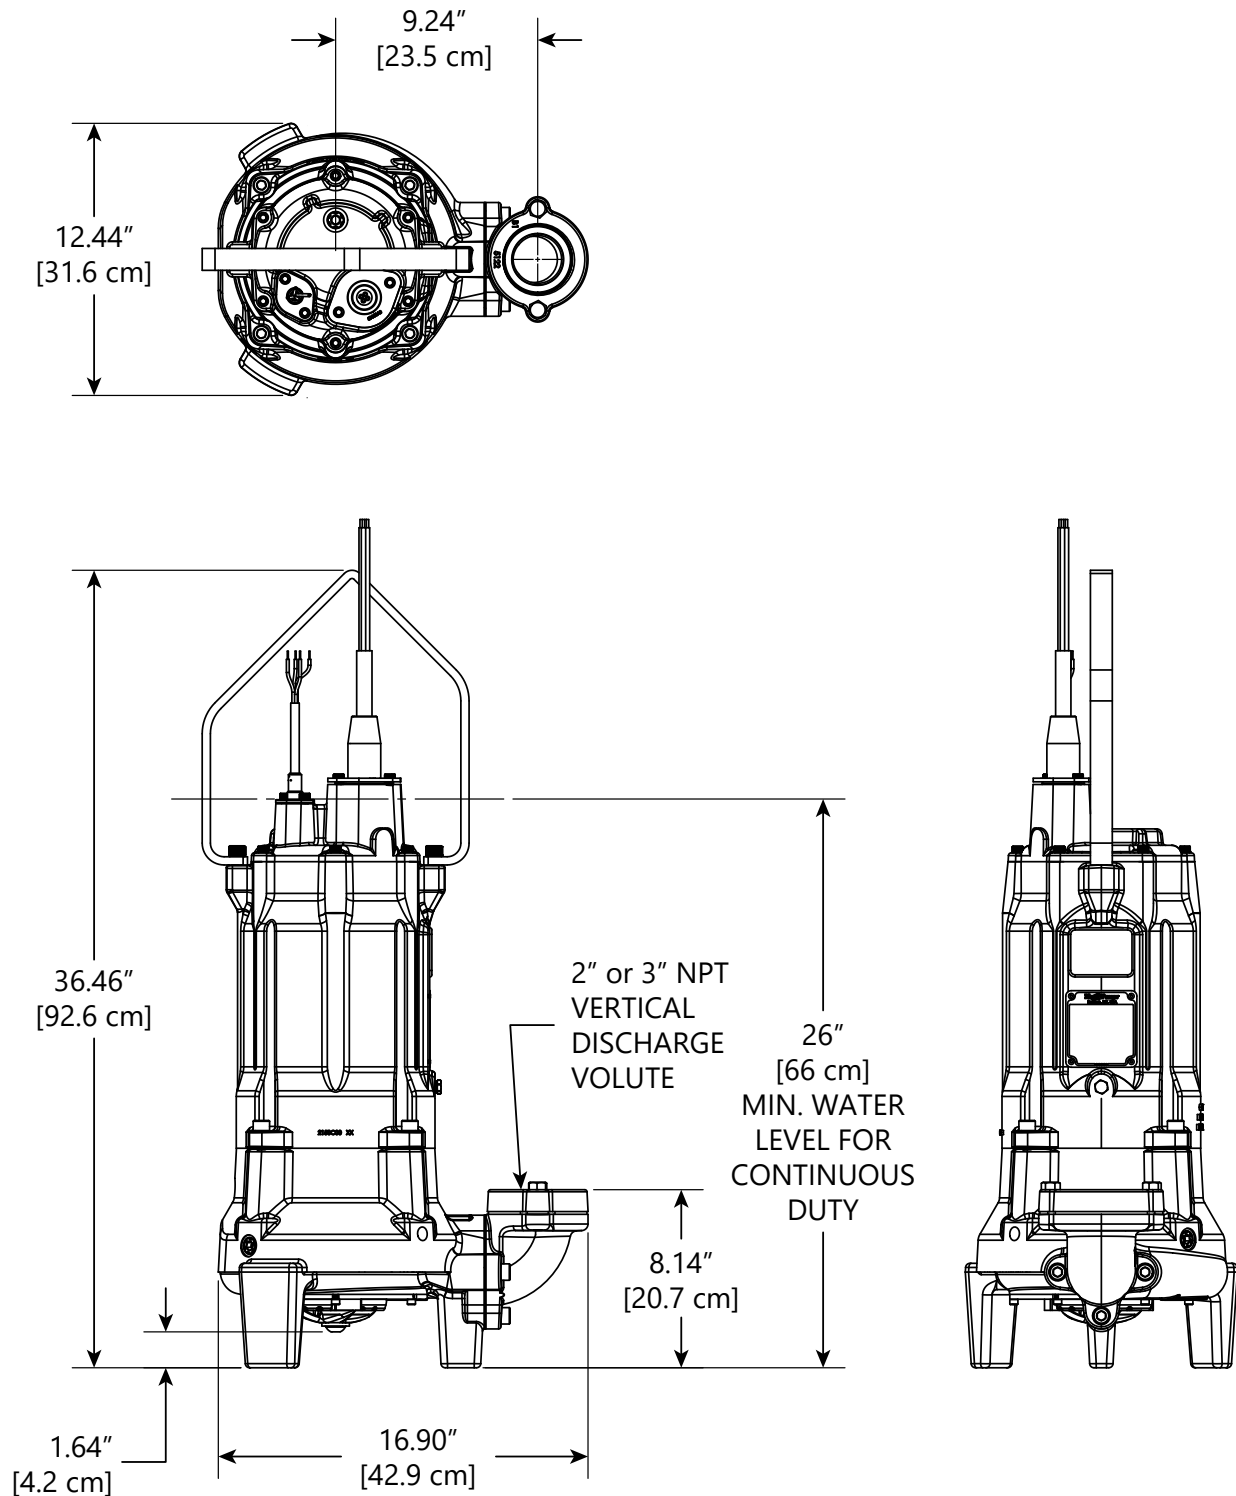

Horizontal Discharge

OPTIONAL DISCHARGE
KIT AVAILABLE FOR 4"
ANSI DISCHARGE
KIT #K002016

Vertical Discharge

Specifications are subject to change without notice.